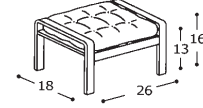

Ottoman (O)

With our Ottoman you get two pieces in one. With the cushion in place, set it in front of any chair, rocker or sofa to support your legs. With the cushion removed, it becomes an occasional table to rest your drink or book.