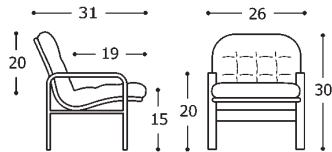

**Back Height** High (28), Extra-High (32)  
**Seat Depth** Short (18) and Standard (19)  
**Seat Height** Standard (17), Medium (16) and Low (15)

Headrest included on all High-Back and Extra-High-Back chairs.

High-Back Comfort Chair (CCH)  
 D1.3 Basil Oak/Teak

**Medium-Back Comfort Chair (CCM)**

D1.5 Eggshell Oak/Walnut

**Low-Back Upright Chair (CUL)**

D10.7 Black Maple/Cherry

Medium-Back Comfort chairs offer excellent all-around seating for living areas or offices. Smaller size allows grouping. Upright posture also (CUM).

Low-Back chairs take up even less space, and are great around tables. Shown here: Extra-wide (30) version with extra-high (18) seat height.

**SIZE & FIT OPTIONS**

**Back Height** Medium (24)  
**Seat Depth** Comfort: Short (18), Standard (19) and Deep (21)  
Upright: Short (18) and Std. (19)  
**Seat Height** Comfort: Std. (15), Medium (16)  
Upright: Std. (15), Medium (16), High (17), X-High (18)

**Back Height** Low (20)  
**Seat Depth** Short (18), Standard (19)  
**Seat Height** Std. (15), Med. (16) and High (17), X-High (18)

Cherry Wood, add \$50  
 For Extra-Wide (+4), add \$60.

Price Code	①	②	③	④	⑤	⑥
CCM	\$419	469	519	599	659	779
CUM						