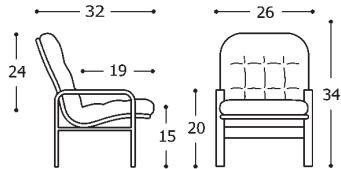

**Back Height** High (28), Extra-High (32)  
**Seat Depth** Short (18) and Standard (19)  
**Seat Height** Standard (17), Medium (16) and Low (15)

Headrest included on all High-Back and Extra-High-Back chairs.

High-Back Comfort Chair (CCH)  
 D1.3 Basil Oak/Teak

**Medium-Back Comfort Chair (CCM)**

D1.5 Eggshell Oak/Walnut

**Low-Back Upright Chair (CUL)**

D10.7 Black Maple/Cherry

Medium-Back Comfort chairs offer excellent all-around seating for living areas or offices. Smaller size allows grouping. Upright posture also (CUM).

Low-Back chairs take up even less space, and are great around tables. Shown here: Extra-wide (30) version with extra-high (18) seat height.

**SIZE & FIT OPTIONS**

**Back Height** Medium (24)  
**Seat Depth** Comfort: Short (18), Standard (19) and Deep (21)  
Upright: Short (18) and Std. (19)  
**Seat Height** Comfort: Std. (15), Medium (16)  
Upright: Std. (15), Medium (16), High (17), X-High (18)

**Back Height** Low (20)  
**Seat Depth** Short (18), Standard (19)  
**Seat Height** Std. (15), Med. (16) and High (17), X-High (18)

Cherry Wood, add \$50  
 For Extra-Wide (+4), add \$60.

Price Code	①	②	③	④	⑤	⑥
CCM	\$419	469	519	599	659	779
CUM						