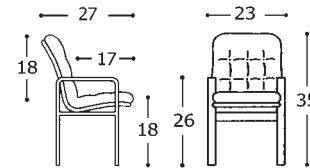

Dining/Desk Chair (D)

Enjoy Brigger comfort around the dinner table or office with these chairs. Also available with a tilted bottom (DT) for relaxed conversation after a meal.

Price Code	①	②	③	④	⑤	⑥
D	$399	449	499	579	639	759
DT