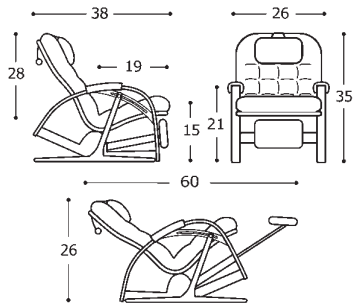

Ultra Recliner (FA)
in Brisa

Ultra Recliner (FA)

Upright Ultra Recliner (FAU)

ADJUSTABLE RECLINERS FOR REST AND RELAXATION

Whether you want to rest in the reclined position, or find the perfect angle for reading or home theater, the Brigger Ultra Recliner lets you do it all. You can control your ascent and descent with the help of levers on both sides, then lock the chair at any angle with a turn of the knobs. The Ultra Recliner features an adjustable tilting footrest that tucks away underneath the seat when not in use. It also comes with Handle Levers, so you can grip securely while maneuvering.

The Ultra Recliner adds adjustability to the classic FlipFlop. You can stop at any intermediate position to find your favorite resting place. Or loosen the knobs and move easily from front to back using your arms and/or legs.

The Upright Ultra Recliner is for those who like to sit with a straighter posture. Flip back into the stress-less position to relax your body and mind. Choose the Extra-High Back model (FAUX) if you are over 5'10".

SIZE & FIT OPTIONS

Back Height	High (28"), Extra-High (32")
Seat Depth	Standard (19") and Short (18")
Seat Height	Standard (15") only
Back Posture	Comfort (Std.) and Upright

PRICES (see p.12 for codes)

Price Code	①	②	③	④	⑤	⑥
FA	\$899	959	1079	1179	1289	1449
FAU						