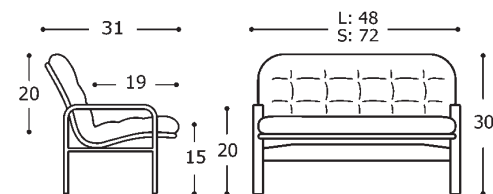

SIZE & FIT OPTIONS

Back Height	Standard (20") and High (22")
Seat Depth	Standard (19"), Deep (21") and Short (18")
Seat Height	Standard (15"), Medium (16") and High (17")

PRICES (see p.12 for codes)

Price Code	①	②	③	④	⑤	⑥
L	\$649	709	839	959	1089	1259
S	799	889	1069	1249	1429	1649